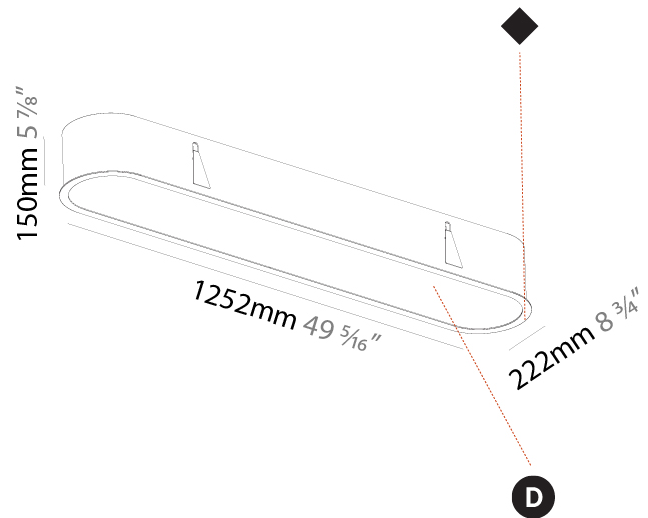

GENERAL

Series: Smoothy
Subseries: Smoothline
Brand: Prolicht
Division: Architectural
Mounting Type: Recessed
Mounting Location: Ceiling
Subcategory: Ambient

PHYSICAL

Shape: Oval
Length (mm): 1252
Length (in): 49 5/16
Width (mm): 222
Width (in): 8 3/4
Depth (mm): 150
Depth (in): 5 7/8
Ceiling Thickness (mm): 10 / 12.5 / 15 / 25
Ceiling Thickness (in): 3/8 or 1/2 or 9/16 or 1
Min. Recessing Depth (mm): 160
Min. Recessing Depth (in): 6 5/16
Light Distribution: Direct
Weight (kg): 7.634
Weight (lbs): 16.80
Diffuser: PMMA - Opal or Micro-Prism
Fixture Finish: SSR / BKV / CWI / CRY / HAB / UFT / ITA / RUA / FTG / MYG / LOD / PUS / FRO / FUP / KIA / POP / BLS / SPG / MEY / GOH / GUM / CHC / COM / ABZ / JAG / OBR / MOS / ROR
Fixture Material: Extruded Aluminum / Steel
Cut-out Measurements: 1235mm / 48 5/8" x 205mm / 8 1/16"

ELECTRICAL

Lamp Type: LED (Zhaga Standard)
Input Wattage (W): 41.8
Total Output Wattage (W): 36
Dimming: Tri-Mode (Non-Dimming and Phase Dimming (120Vac only) and 0-10V Dimming)
Driver Included: Yes
Driver Location: Integrated
Driver Type: Constant Current - Universal
Driver Class: Class 2
Input Voltage (V): 120 - 277
Constant Current (MA): 500

LED

Color Temperature (°K): 3000 / 3500 / 4000
Max. Delivered Lumen (lm): 2860 / 3077 / 3140
CRI: >80 CRI
Lamp Life (hrs): 50000

OPTICAL

RATINGS AND CERTIFICATIONS

Certified By: Certified for North American Standards
IP rating: IP20