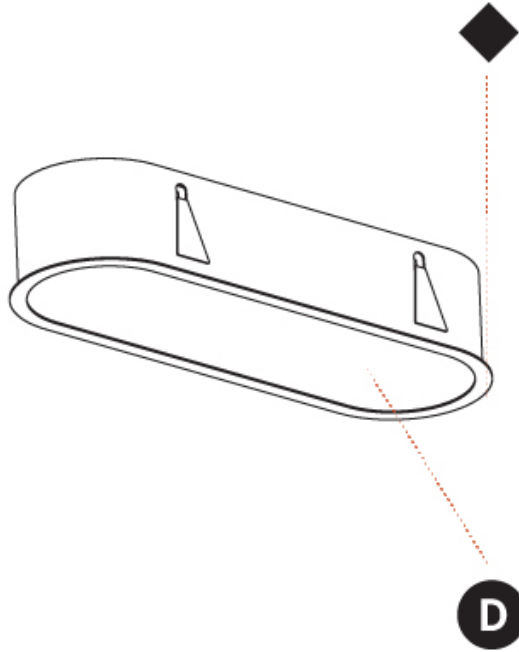

SMOOTHLINE RECESSED

A37749-

PROJECT

TYPE

SPECIFIER

QUANTITY

DATE

A