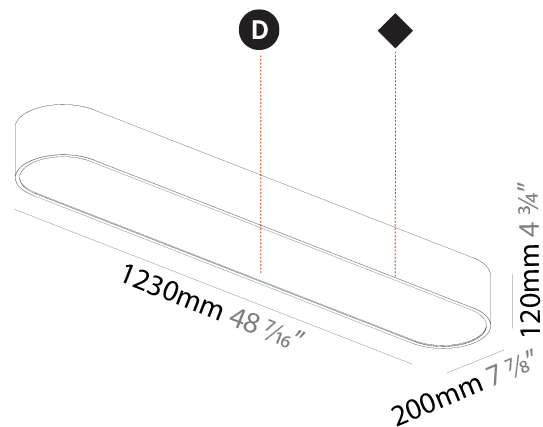

1. To build a product code in our configurator select the specify button on the base model # product page
2. To build a manual product code on this datasheet choose from the options listed below in blue font and add the suffix to the base model #

GENERAL

Series: Smoothy
Subseries: Smoothline
Brand: Prolicht
Division: Architectural
Mounting Type: Surface
Mounting Location: Ceiling
Subcategory: Ambient

PHYSICAL

Shape: Oval
Length (mm): 1230
Length (in): 48 7/16
Width (mm): 200
Width (in): 7 7/8
Height (mm): 120
Height (in): 4 3/4
Light Distribution: Direct
Diffuser: PMMA - Opal or Micro-Prism
Fixture Finish: SSR / BKV / CWI / CRY / HAB / UFT / ITA / RUA / FTG / MYG / LOD / PUS / FRO / FUP / KIA / POP / BLS / SPG / MEY / GOH / GUM / CHC / COM / ABZ / JAG / OBR / MOS / ROR
Fixture Material: Extruded Aluminum / Steel

ELECTRICAL

Lamp Type: LED (Zhaga Standard)
Input Wattage (W): 42
Total Output Wattage (W): 36
Dimming: Tri-Mode (Non-Dimming and Phase Dimming (120Vac only) and 0-10V Dimming)
Driver Included: Yes
Driver Location: Integrated
Driver Type: Constant Current - Universal
Driver Class: Class 1
Input Voltage (V): 120 - 277
Constant Current (MA): 500

LED

Color Temperature (°K): 3000 / 3500 / 4000
Max. Delivered Lumen (lm): 2920 / 3146 / 3210
CRI: >80 CRI
Lamp Life (hrs): 50000

OPTICAL

RATINGS AND CERTIFICATIONS

Certified By: Certified for North American Standards
IP rating: IP20